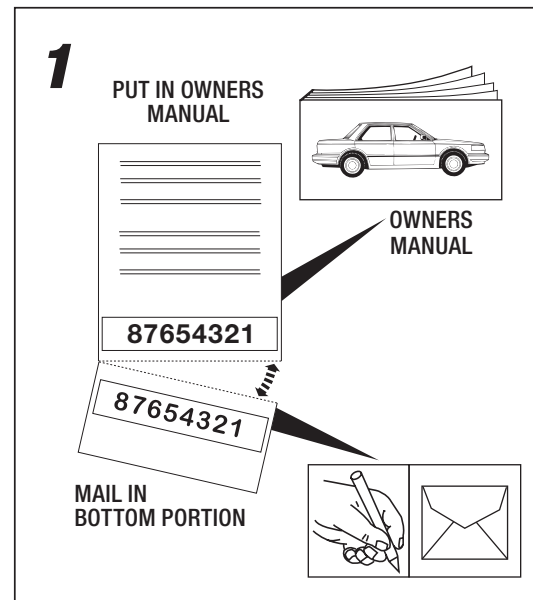

Tools Required:

- Torque Wrench
- 19mm Hex Socket
- Wire Brush