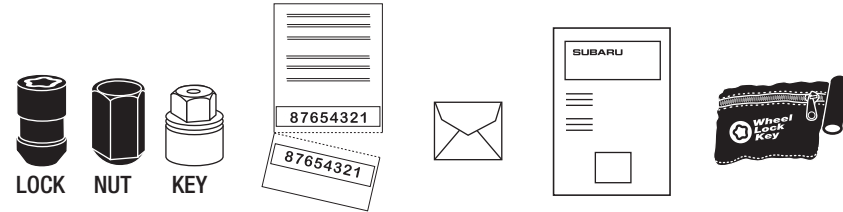

## BLACK LUG NUTS & WHEEL LOCKS

**B321SFL020**

**B321SFL022 (Locks Only)**

INSTALLATION  
INSTRUCTIONS

**Kit Contents:**

- 4 x Wheel Locks
- 1 x Key
- 16 x Lug Nuts
- 1 x ID Card
- 1 x Order Form/Envelope
- 1 x Installation Instructions
- 1 x Zipper Key Pouch