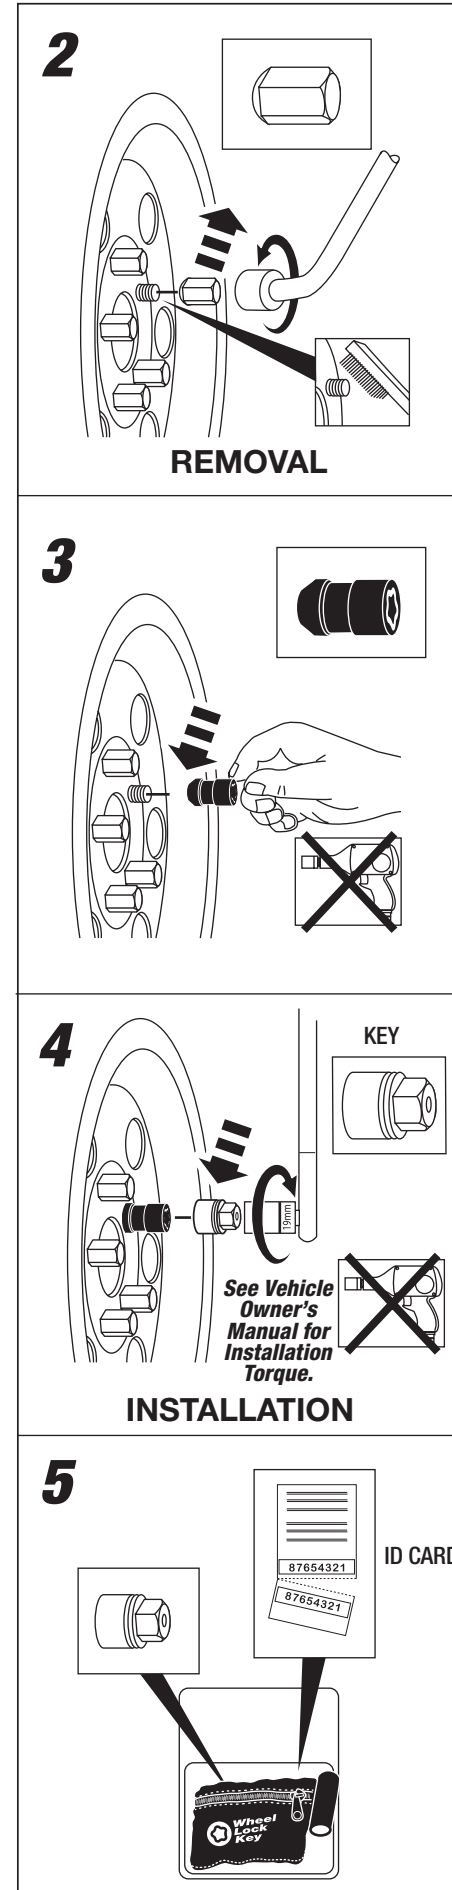

## BLACK LUG NUTS & WHEEL LOCKS

**B321SFL020**

**B321SFL022 (Locks Only)**

INSTALLATION  
INSTRUCTIONS

**Kit Contents:**

- 4 x Wheel Locks
- 1 x Key
- 16 x Lug Nuts
- 1 x ID Card
- 1 x Order Form/Envelope
- 1 x Installation Instructions
- 1 x Zipper Key Pouch

**Tools Required:**

- Torque Wrench
- 19mm Hex Socket
- Wire Brush

### Lock