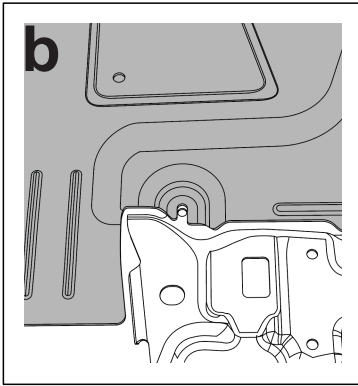

INSTALLATION INSTRUCTIONS
INSTRUCTIONS DE MONTAGE

PART NUMBER / NUMÉRO D'ARTICLE: E515SAR000

DESCRIPTION: ENGINE UNDER GUARD

KIT CONTENTS / CONTENU DU KIT:

TOOLS REQUIRED / ÉQUIPEMENT NÉCESSAIRES:

MEANING OF CHARACTERS / SIGNIFICATION DES PERSONNAGES:

RHS&LHS

6 RHS&LHS

7 RHS&LHS

8 RHS&LHS

9

10

GB ATTENTION

Important notice! Guarantee/compensation claims will be automatically rejected if assembly has not been carried out correctly (in accordance with the instructions contained in this installation sheet) or in a specialist workshop.
 We would expressly point out that any improper assembly/installation that has not been carried out in a specialist workshop will result in the invalidation of any kind of compensation claim, in particular, those arising by virtue of the product liability law.
 The type no: _____
 is constructed for the above vehicle and can only be mounted on said vehicle.
 For the purpose of installation, please use the included fixation parts only.