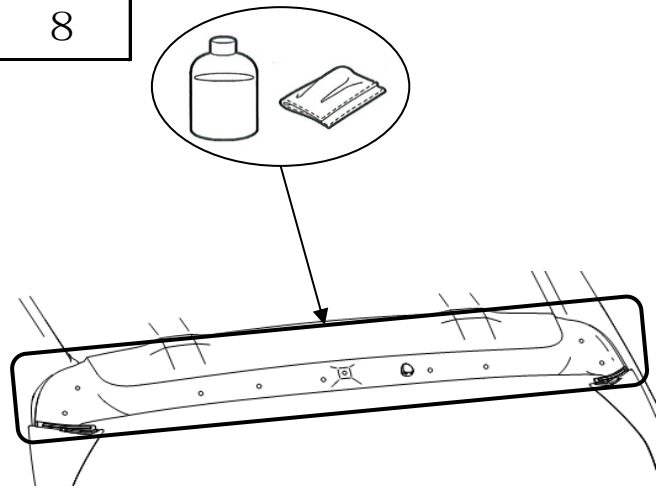

REAR ROOF SPOILER
PART No. E7210FL110
IMPREZA 5D (17MY~)
CROSSTREK (18MY~)

INSTALLATION
INSTRUCTION

KIT CONTENTS:

①

× 1

TOOLS REQUIRED:

7

8

9

10

Note:
Push it to the vertical direction of the clip.

11

12

Note:
After reconnecting the connector, reconnect battery, please check the lighting of the lamp before step 13.

1 3

1 4