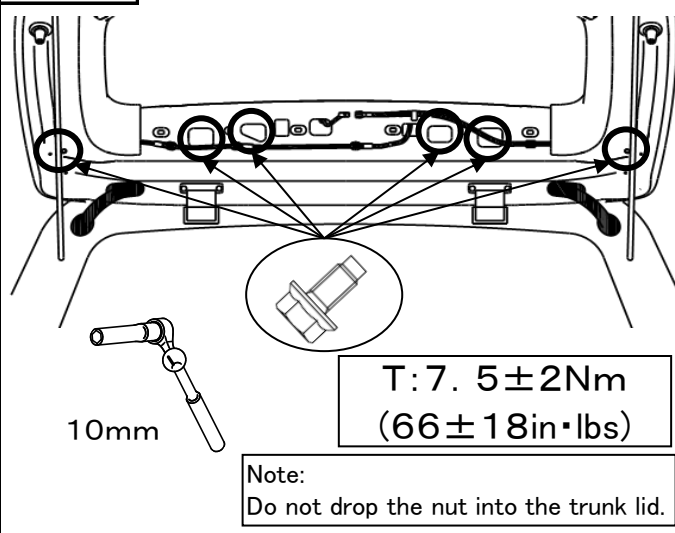

9

10

Note:
Push it to the vertical direction of the clip.

11

12

Note:
After reconnecting the connector, reconnect battery, please check the lighting of the lamp before step 13.

1 3

1 4