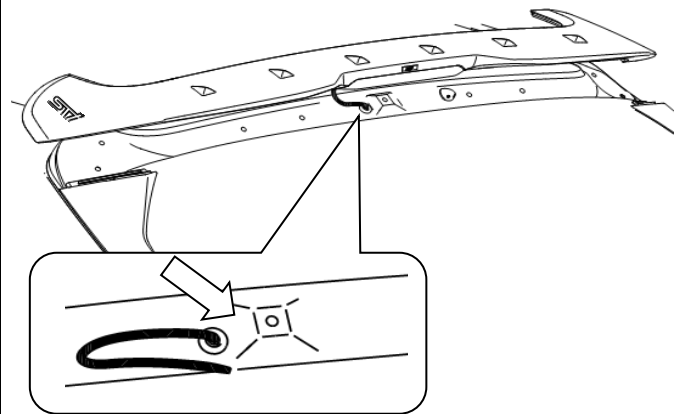

REAR ROOF SPOILER
PART No. E7210FL110
IMPREZA 5D (17MY~)
CROSSTREK (18MY~)

INSTALLATION
INSTRUCTION

KIT CONTENTS:

①

× 1

TOOLS REQUIRED:

7

8

9

10

Note:
Push it to the vertical direction of the clip.

11

12

Note:
After reconnecting the connector, reconnect battery, please check the lighting of the lamp before step 13.

1 3

1 4