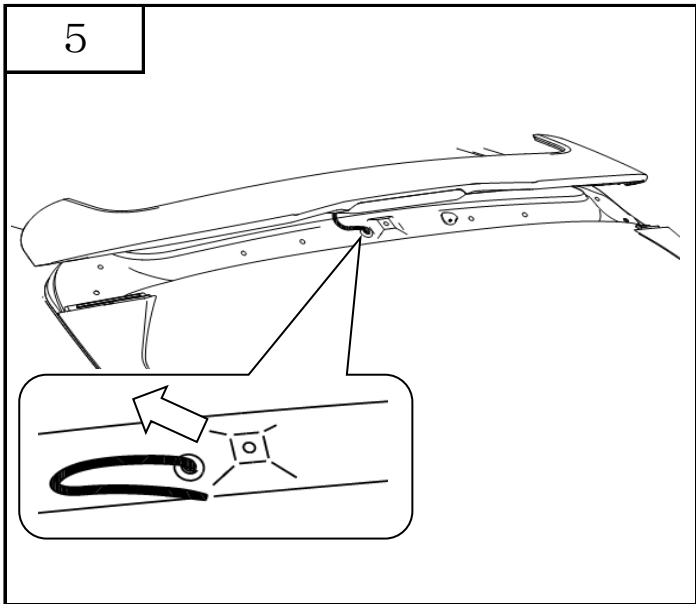

REAR ROOF SPOILER
PART No. E7210FL110
IMPREZA 5D (17MY~)
CROSSTREK (18MY~)

INSTALLATION
INSTRUCTION

KIT CONTENTS:

①

× 1

TOOLS REQUIRED:

7

8

9

10

Note:
Push it to the vertical direction of the clip.

11

12

Note:
After reconnecting the connector, reconnect battery, please check the lighting of the lamp before step 13.

1 3

1 4