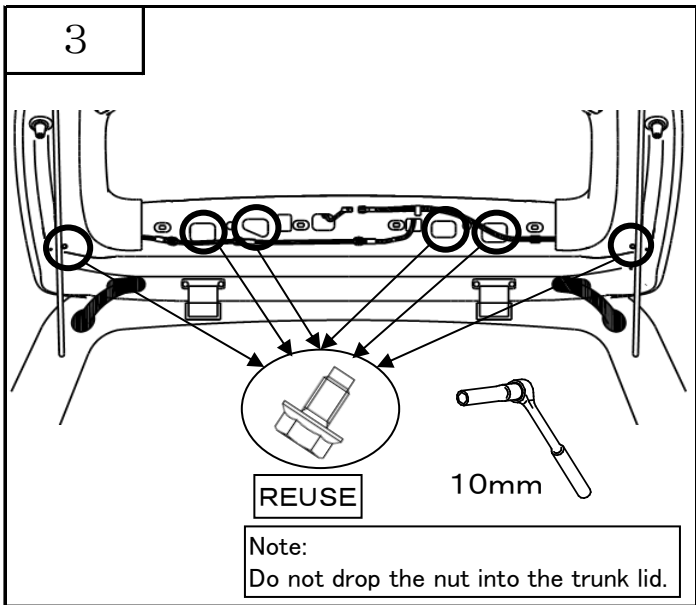

REAR ROOF SPOILER
PART No. E7210FL110
IMPREZA 5D (17MY~)
CROSSTREK (18MY~)

INSTALLATION
INSTRUCTION

KIT CONTENTS:

①

× 1

TOOLS REQUIRED:

7

8

9

10

Note:
Push it to the vertical direction of the clip.

11

12

Note:
After reconnecting the connector, reconnect battery, please check the lighting of the lamp before step 13.

1 3

1 4