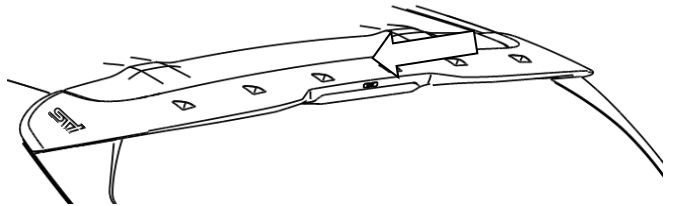

REAR ROOF SPOILER
PART No. E7210FL110
IMPREZA 5D (17MY~)
CROSSTREK (18MY~)

INSTALLATION
INSTRUCTION

KIT CONTENTS:

①

× 1

TOOLS REQUIRED:

7

8

9

10

Note:
Push it to the vertical direction of the clip.

11

12

Note:
After reconnecting the connector, reconnect battery, please check the lighting of the lamp before step 13.

1 3

1 4