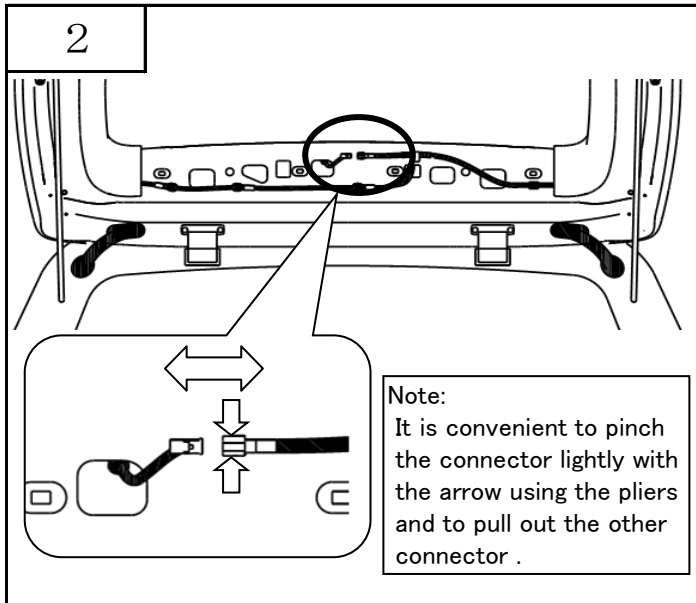

REAR ROOF SPOILER
PART No. E7210FL110
IMPREZA 5D (17MY~)
CROSSTREK (18MY~)

INSTALLATION
INSTRUCTION

KIT CONTENTS:

①

× 1

TOOLS REQUIRED:

7

8

9

10

Note:
Push it to the vertical direction of the clip.

11

12

Note:
After reconnecting the connector, reconnect battery, please check the lighting of the lamp before step 13.

1 3

1 4