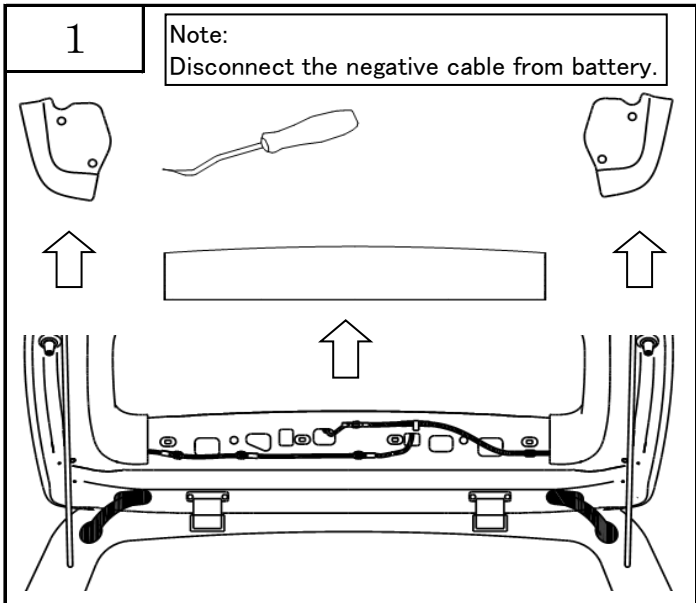

REAR ROOF SPOILER
PART No. E7210FL110
IMPREZA 5D (17MY~)
CROSSTREK (18MY~)

INSTALLATION
INSTRUCTION

KIT CONTENTS:

①

× 1

TOOLS REQUIRED:

7

8

9

10

Note:
Push it to the vertical direction of the clip.

11

12

Note:
After reconnecting the connector, reconnect battery, please check the lighting of the lamp before step 13.

1 3

1 4