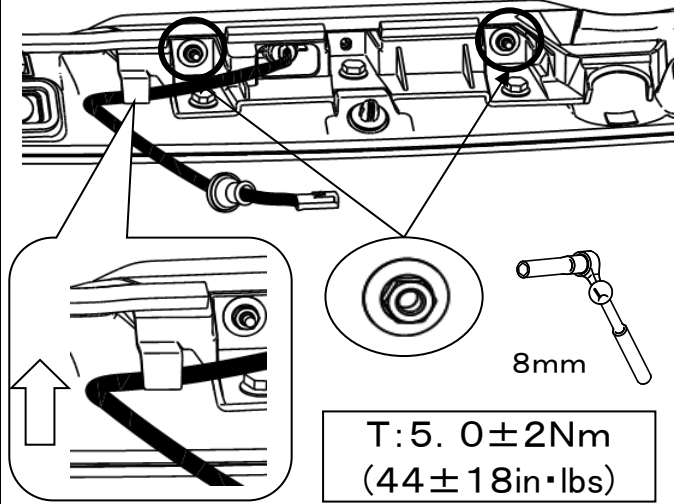

REAR ROOF SPOILER
PART No. E7210FL110
IMPREZA 5D (17MY~)
CROSSTREK (18MY~)

INSTALLATION
INSTRUCTION

KIT CONTENTS:

①

× 1

TOOLS REQUIRED:

7

8

9

10

Note:
Push it to the vertical direction of the clip.

11

12

Note:
After reconnecting the connector, reconnect battery, please check the lighting of the lamp before step 13.

1 3

1 4