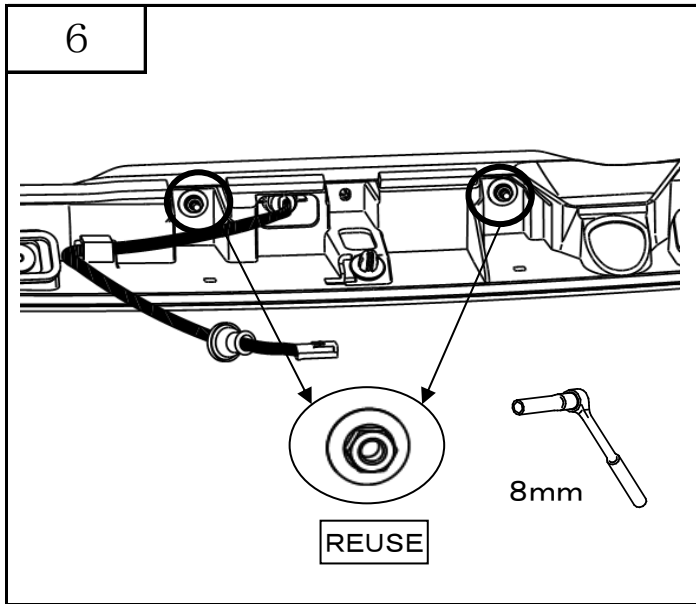

REAR ROOF SPOILER
PART No. E7210FL110
IMPREZA 5D (17MY~)
CROSSTREK (18MY~)

INSTALLATION
INSTRUCTION

KIT CONTENTS:

①

× 1

TOOLS REQUIRED:

7

8

9

10

Note:
Push it to the vertical direction of the clip.

11

12

Note:
After reconnecting the connector, reconnect battery, please check the lighting of the lamp before step 13.

1 3

1 4