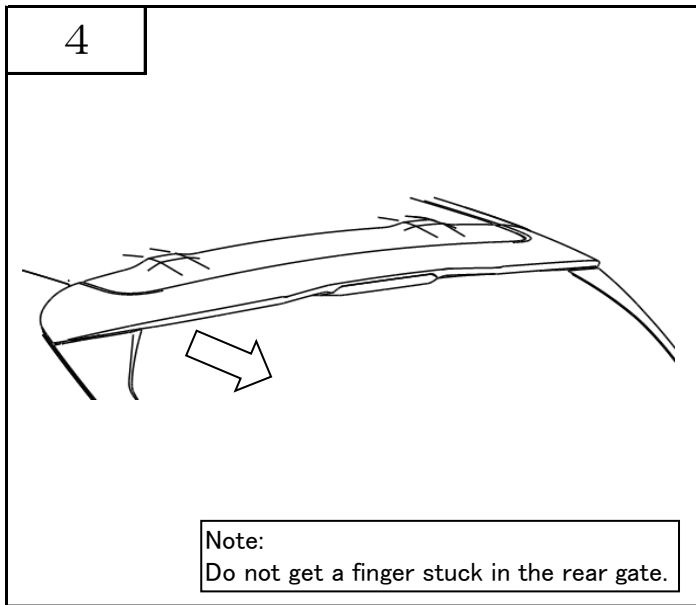

REAR ROOF SPOILER
PART No. E7210FL110
IMPREZA 5D (17MY~)
CROSSTREK (18MY~)

INSTALLATION
INSTRUCTION

KIT CONTENTS:

①

× 1

TOOLS REQUIRED:

7

8

9

10

Note:
Push it to the vertical direction of the clip.

11

12

Note:
After reconnecting the connector, reconnect battery, please check the lighting of the lamp before step 13.

1 3

1 4